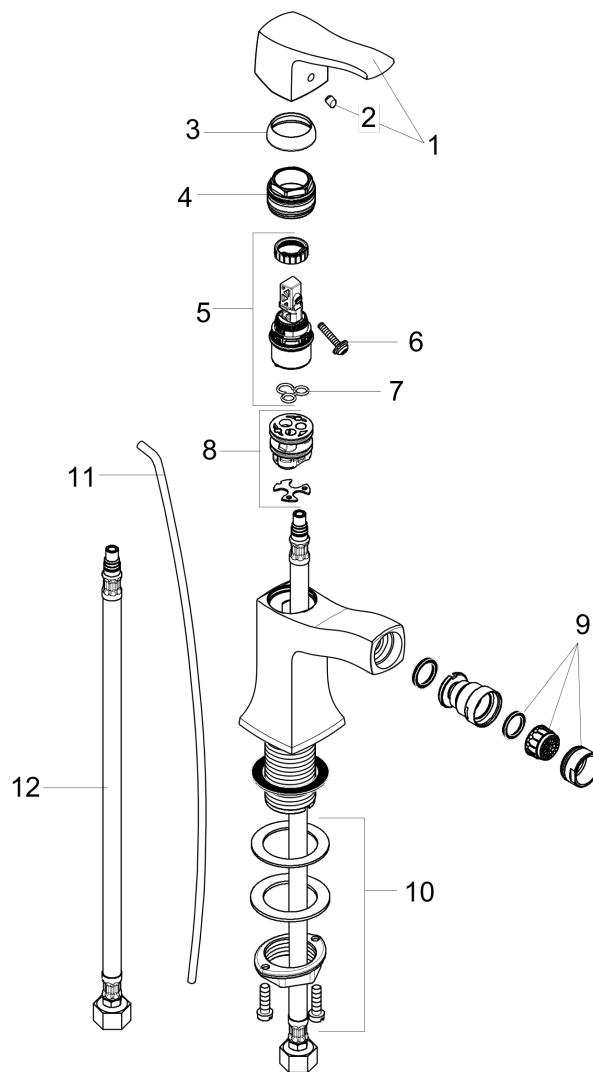

Metris C
Metris C Single-Hole Bidet Faucet
Finishes : **chrome** Part no. : **31275001**

Exploded drawing

Year of production: >04/09

Metris C

Metris C Single-Hole Bidet Faucet

Finishes : **chrome** Part no. : **31275001**

Spare parts list

Year of production: >04/09

Pos.	Description	Part no.	Price	PU
1	handle	31291000	-	1
2	screw cover	96338000	-	1
3	flange	98863000	-	1
4	nut	98864000	-	1
5	cartridge, assy	97685000	-	1
6	locking screw for handle	95140000	-	1
7	seal	98865000	-	1
8	adapter for cartridge	98866000	-	1
9	aerator M24x1 (7 l/min)	13085000	-	1
10	fixing set (Ø 32)	13961000	-	1
11	pull rod	96657000	-	1
12	connection hose 18½" M8x0,75 3/8"	96321001	-	1
a	ball joint	92036000	-	1
b	pop up waste	88509000	-	1
c	fixation extension 35 mm	13898000	-	1